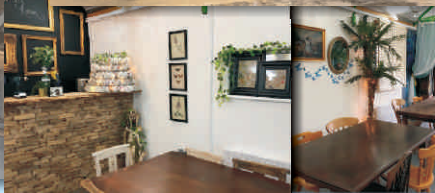

EVENTS VENUE FOR HIRE

The Ivy room event space is a separate room here at The Potting Shed Tearoom situated in Redcliffe Garden Centre, Bashley.

It is the perfect place for a gathering with family & friends affording complete privacy for your event.